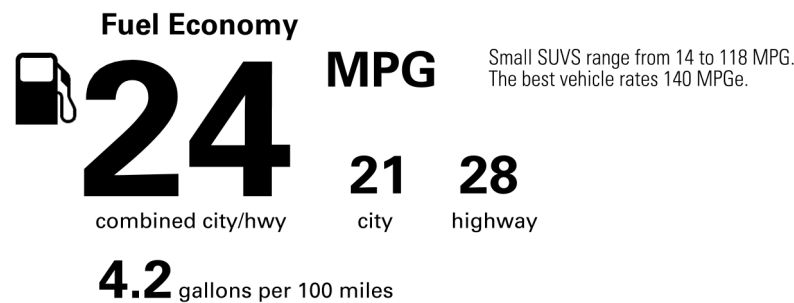

Not Original - Copy

Created on 2025-09-05 13:23:01 (UTC)

EPA DOT Fuel Economy and Environment

Gasoline Vehicle

You spend \$3,750 more in fuel costs over 5 years compared to the average new vehicle.

Annual fuel cost \$2,650