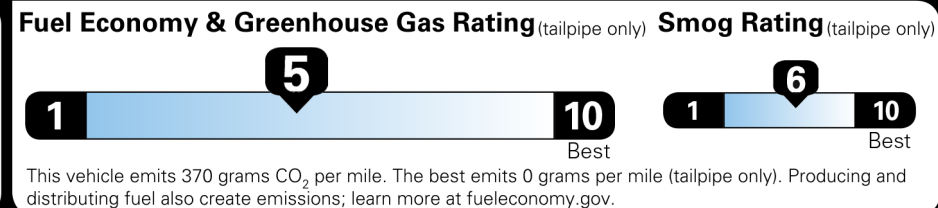

Not Original - Copy

Created on 2025-09-05 13:23:01 (UTC)

EPA DOT Fuel Economy and Environment

Gasoline Vehicle

You spend \$3,750 more in fuel costs over 5 years compared to the average new vehicle.

Annual fuel cost \$2,650